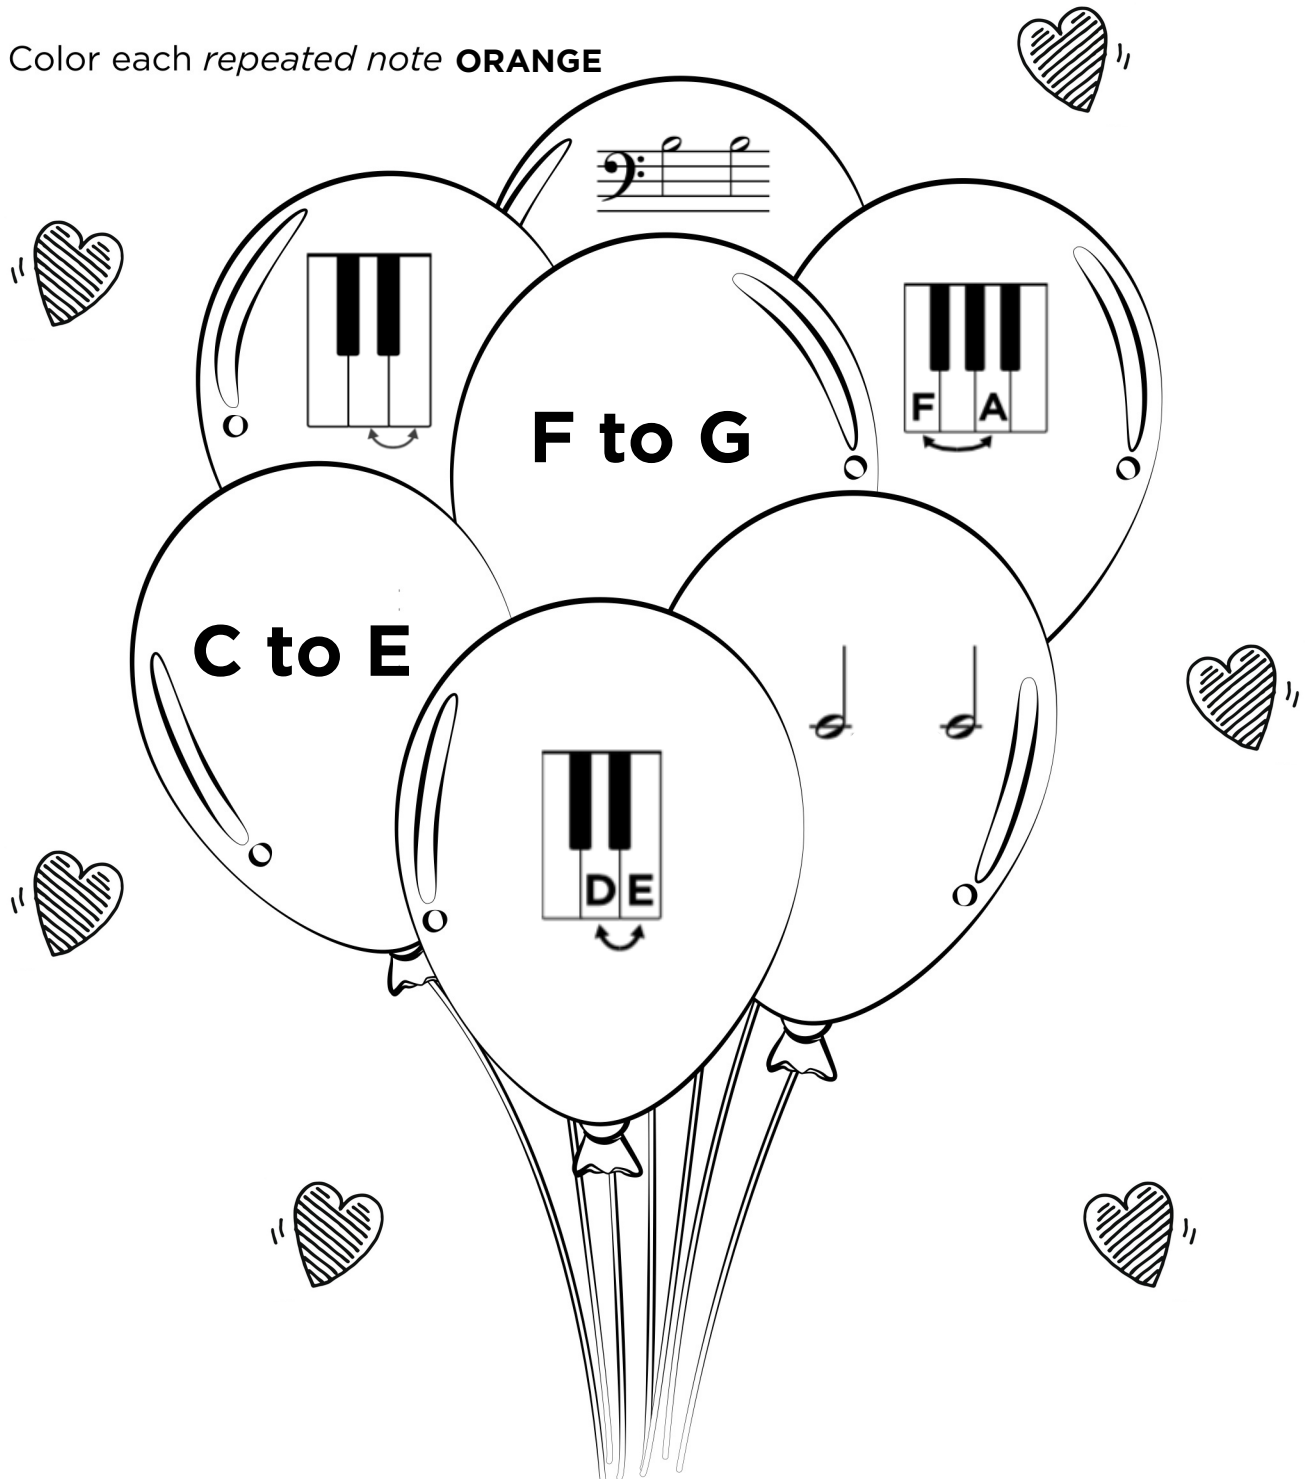

Valentine's Day Packet

by Carol Matz

\$5 Off Any
Interactive Piano Method®

Use Code:
HEART

Expires Feb. 15, 2023

**CLICK TO
LEARN MORE!**

 **carol
matz**
PIANO®
carolmatzpiano.com

Happy
Valentine's
Day!

[Click here](#) for tips on sharing the materials with your students!

Color the Balloons

- ✓ Color each *step* **RED**
- ✓ Color each *skip* **YELLOW**
- ✓ Color each *repeated note* **ORANGE**

Rhythm Reinforcer

Color on the Keys

On the keyboards below, draw/color:

- a RED heart on all the F#'s
- a BLUE heart on all the D's
- a GREEN heart on all the C#'s
- a YELLOW heart all the E's
- whatever you want on all the B's